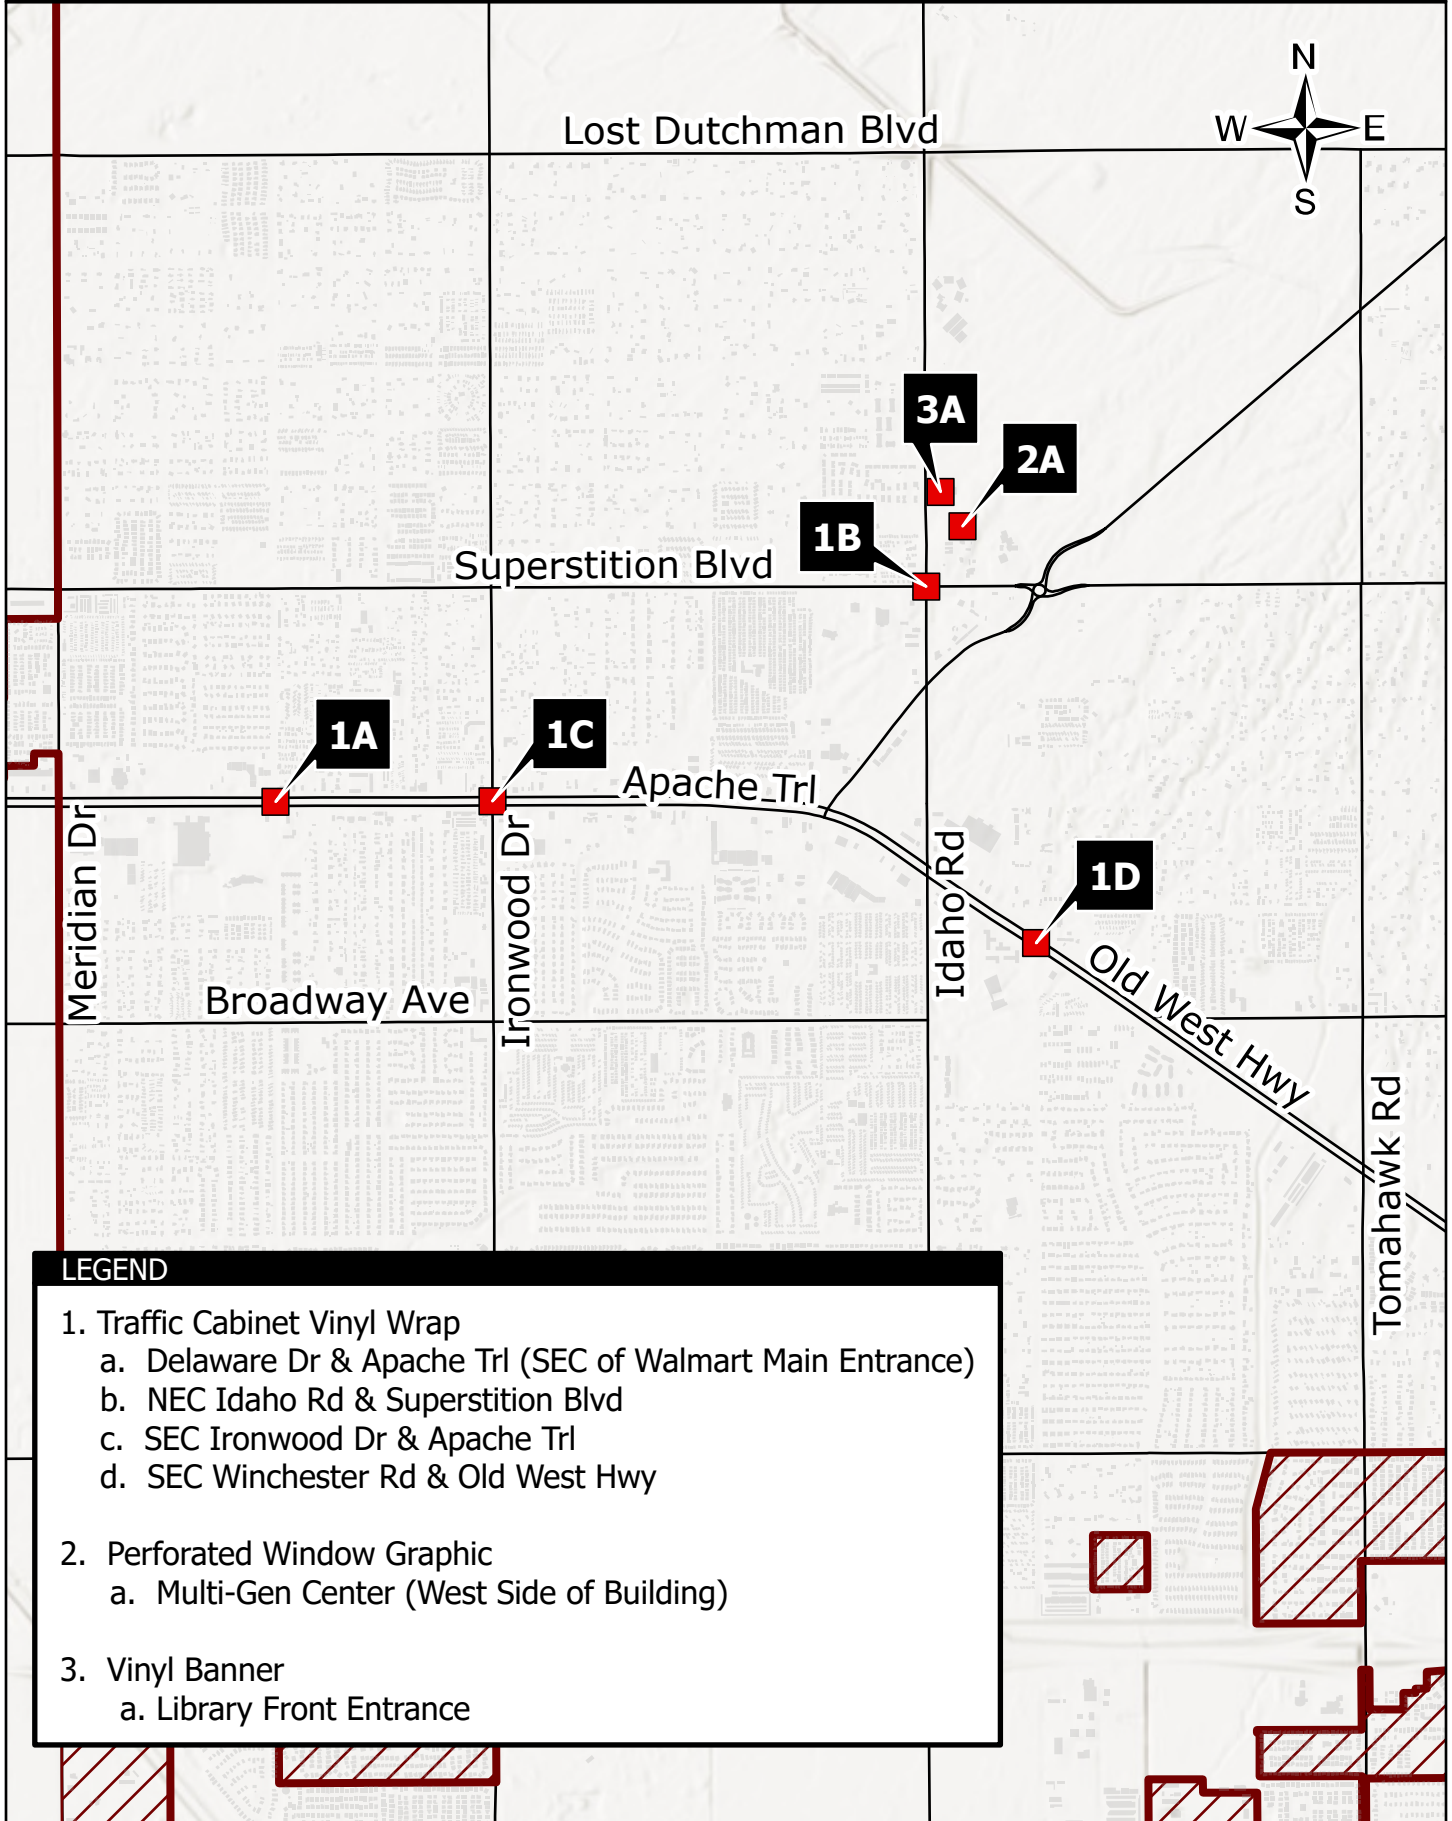

City of Apache Junction - Locations of Future Public Art