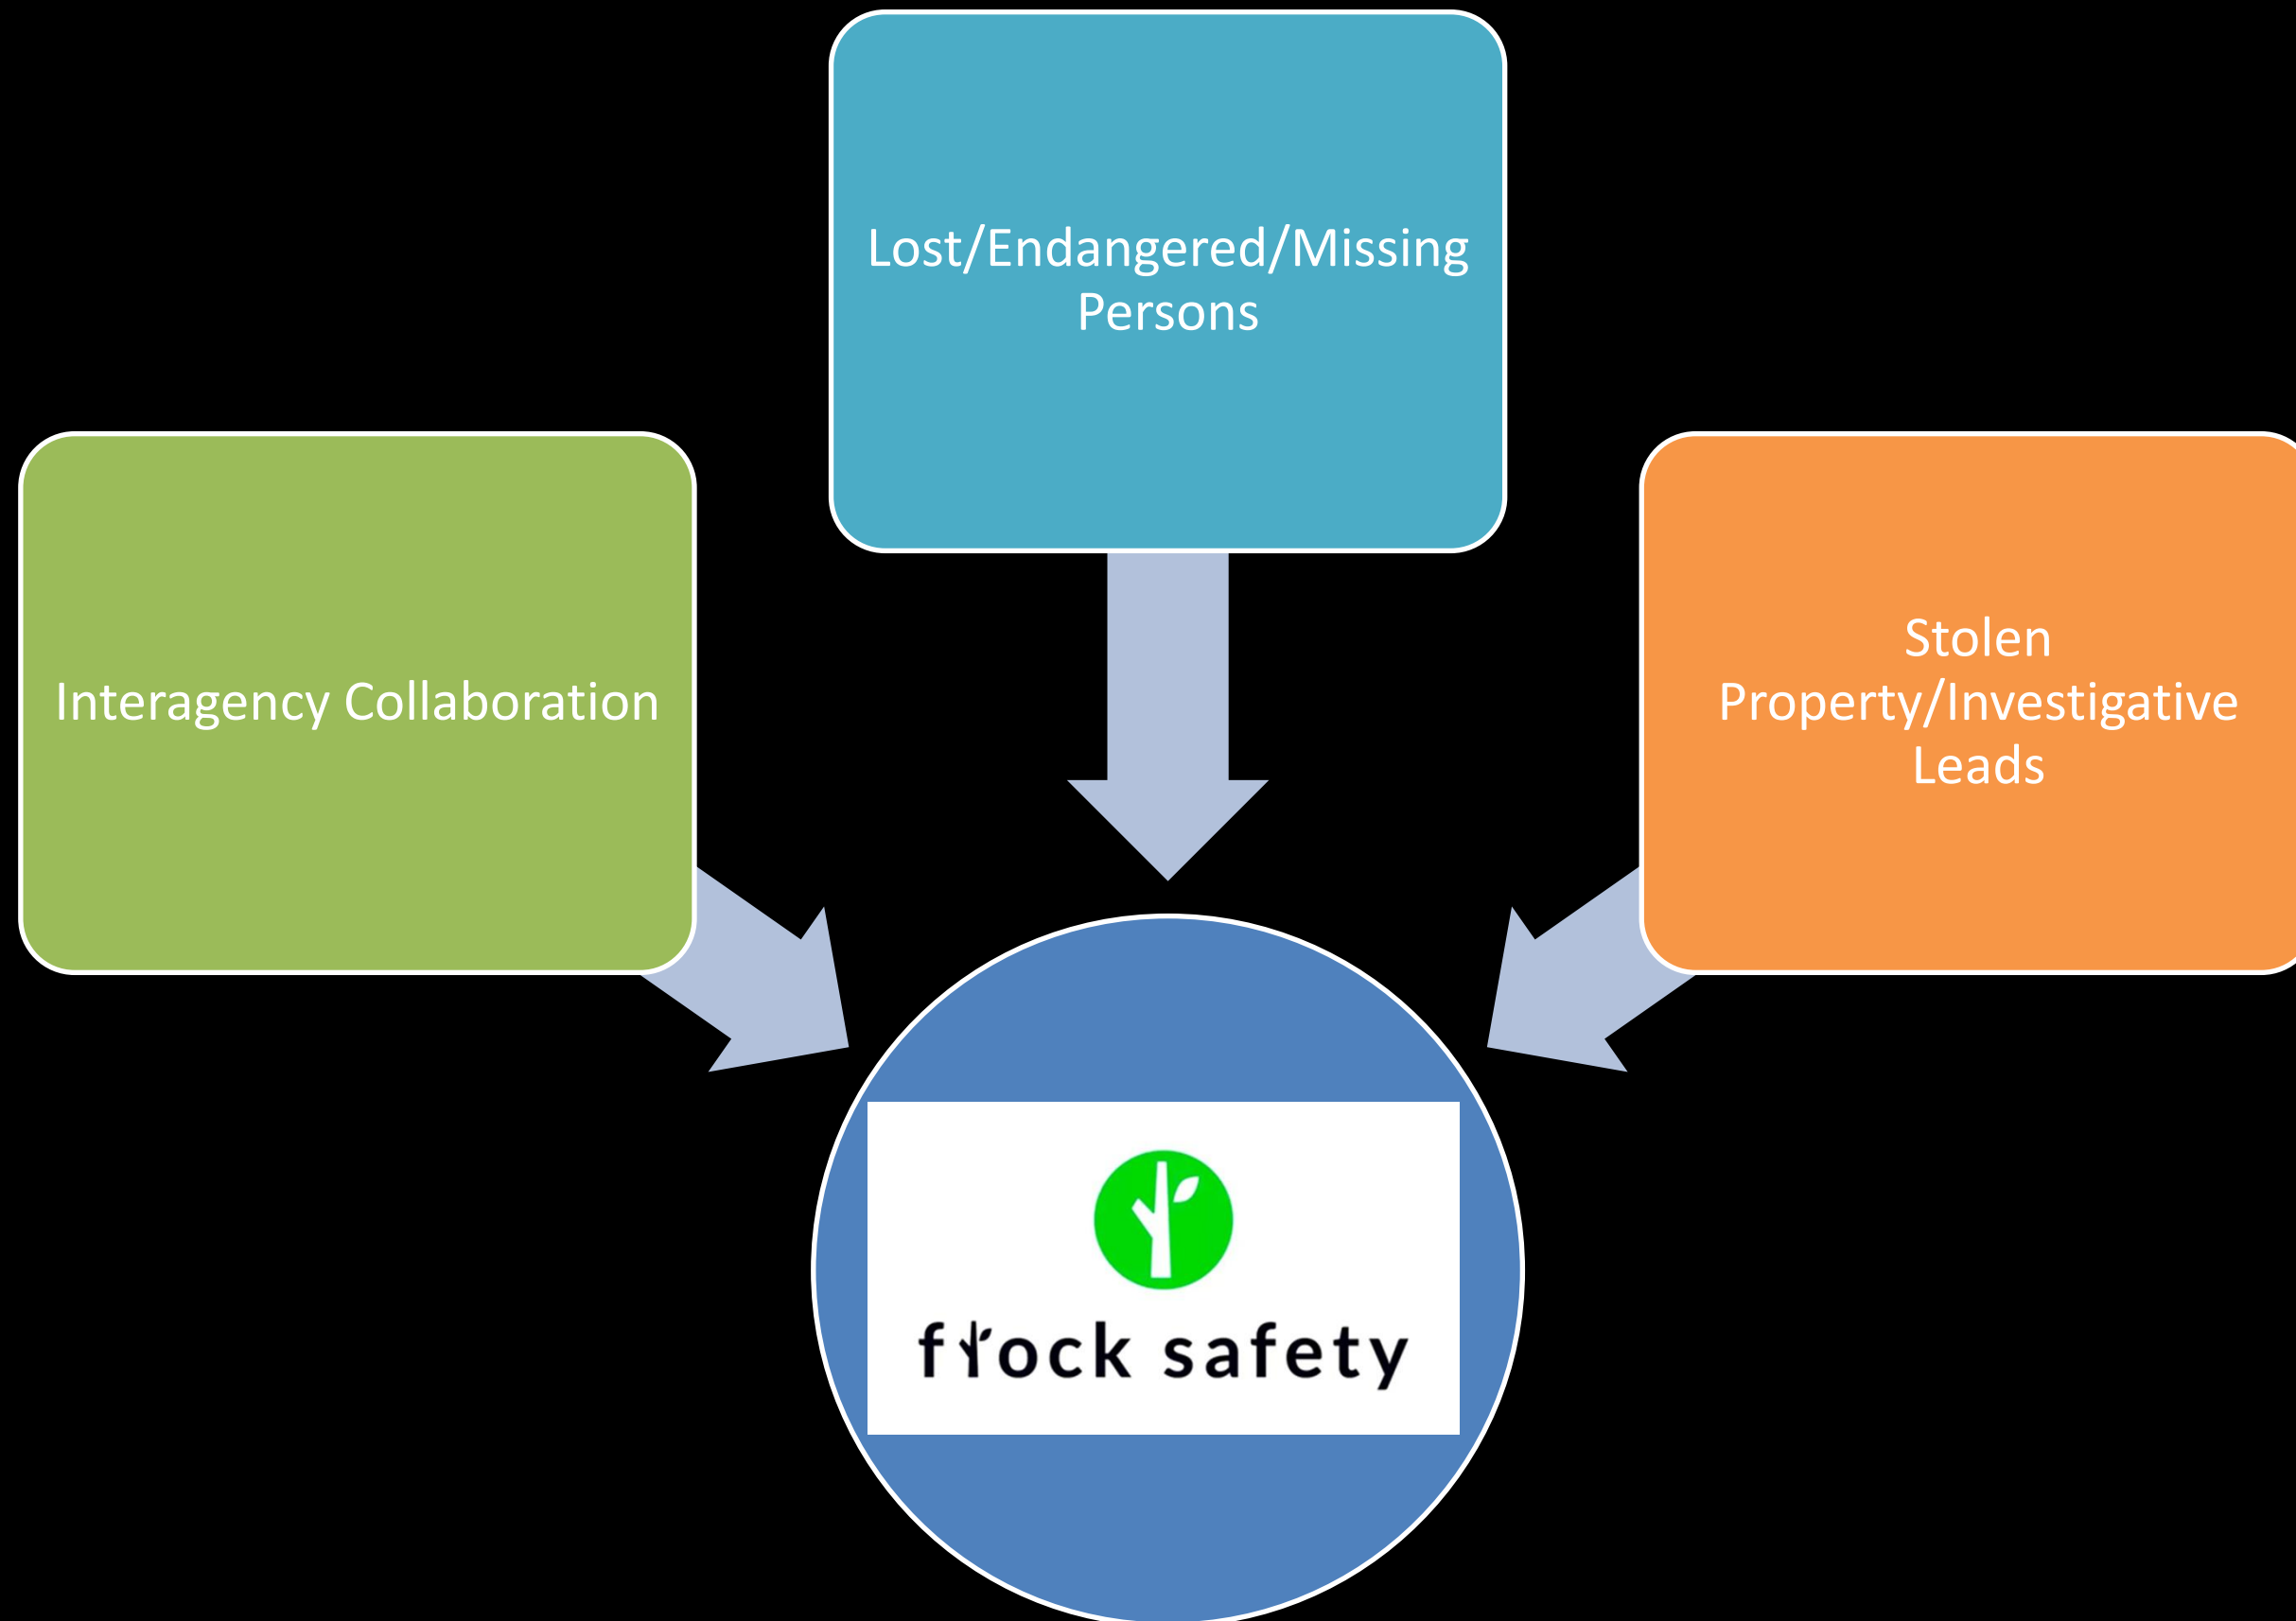

Quicker Response Times

Drone as a First Responder (DFR) is a public safety program in which unmanned aerial systems (drones) are dispatched immediately to emergency calls, often arriving on scene before ground units, to provide real-time aerial intelligence that improves situational awareness, decision-making, response effectiveness, and enhances public safety.

Enhanced Public & Officer Safety

Real Time Intelligence = Improved decision making

LICENSE PLATE READERS (LDR)

LICENSE PLATE READERS (LDR)

39 CAMERAS TODAY

flock safety

DEDRONE BY AXON

Integrated airspace security and counter-drone solutions. Dedrone's sensor-fusion platform is used to detect, track, identify, and mitigate unauthorized aircraft in real-time along with identifying man-aircraft in the area.