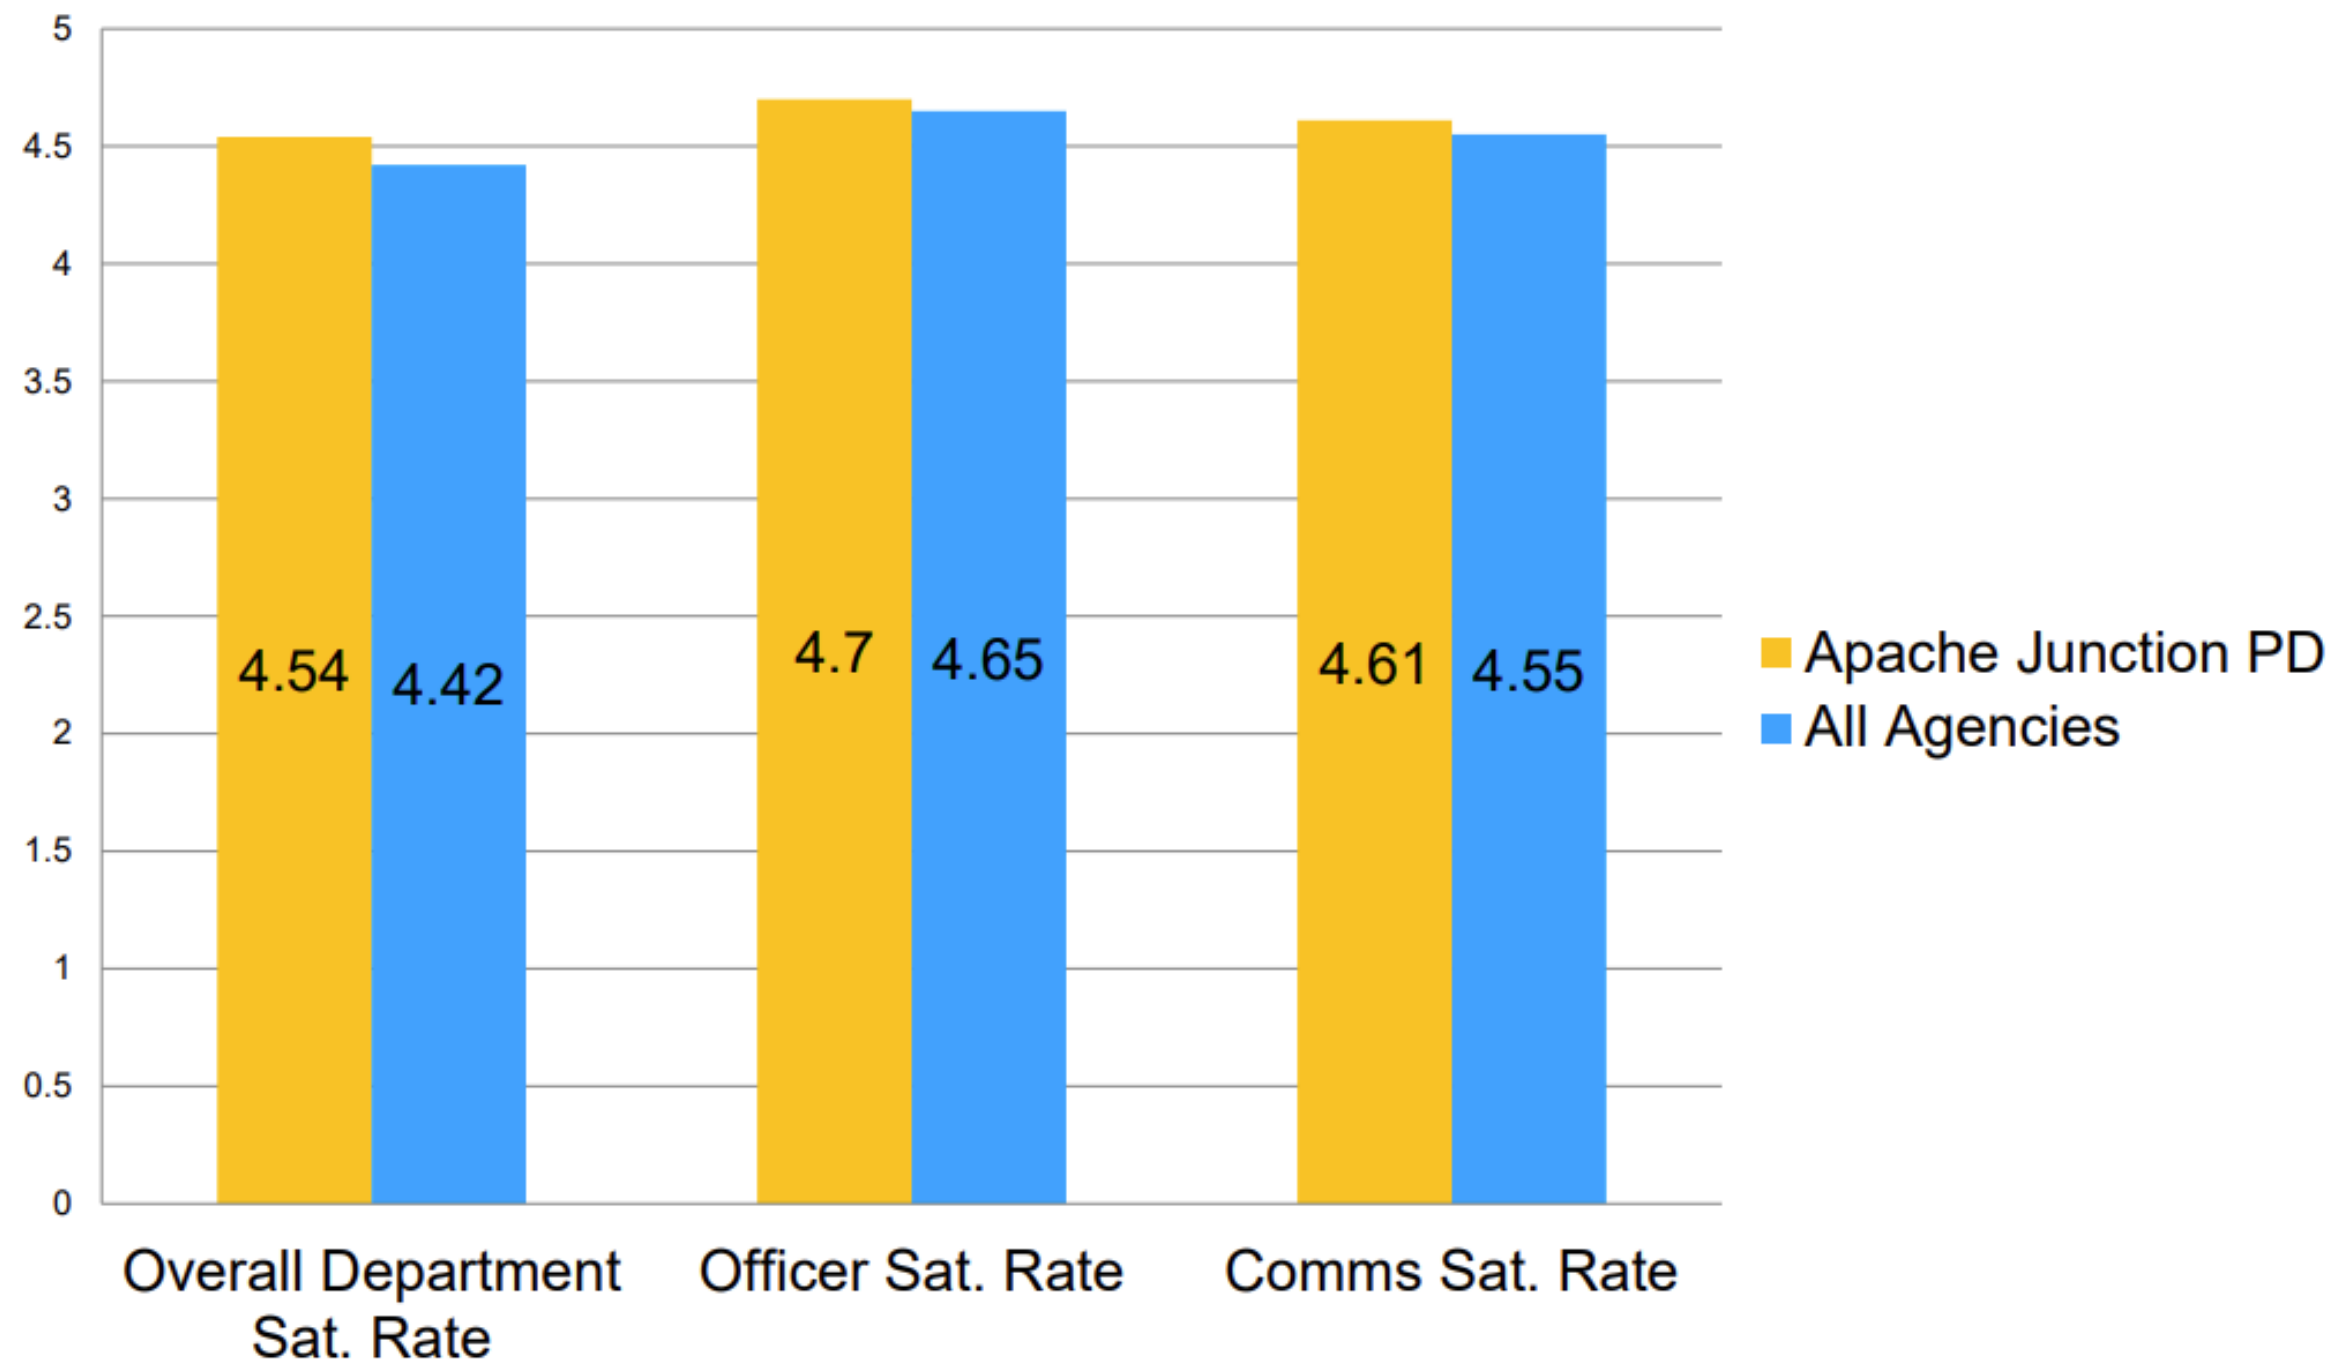

Agency 2025 Satisfaction Score Comparison

Summary of Top 3
Base Metric Survey
Questions across all
3 surveys