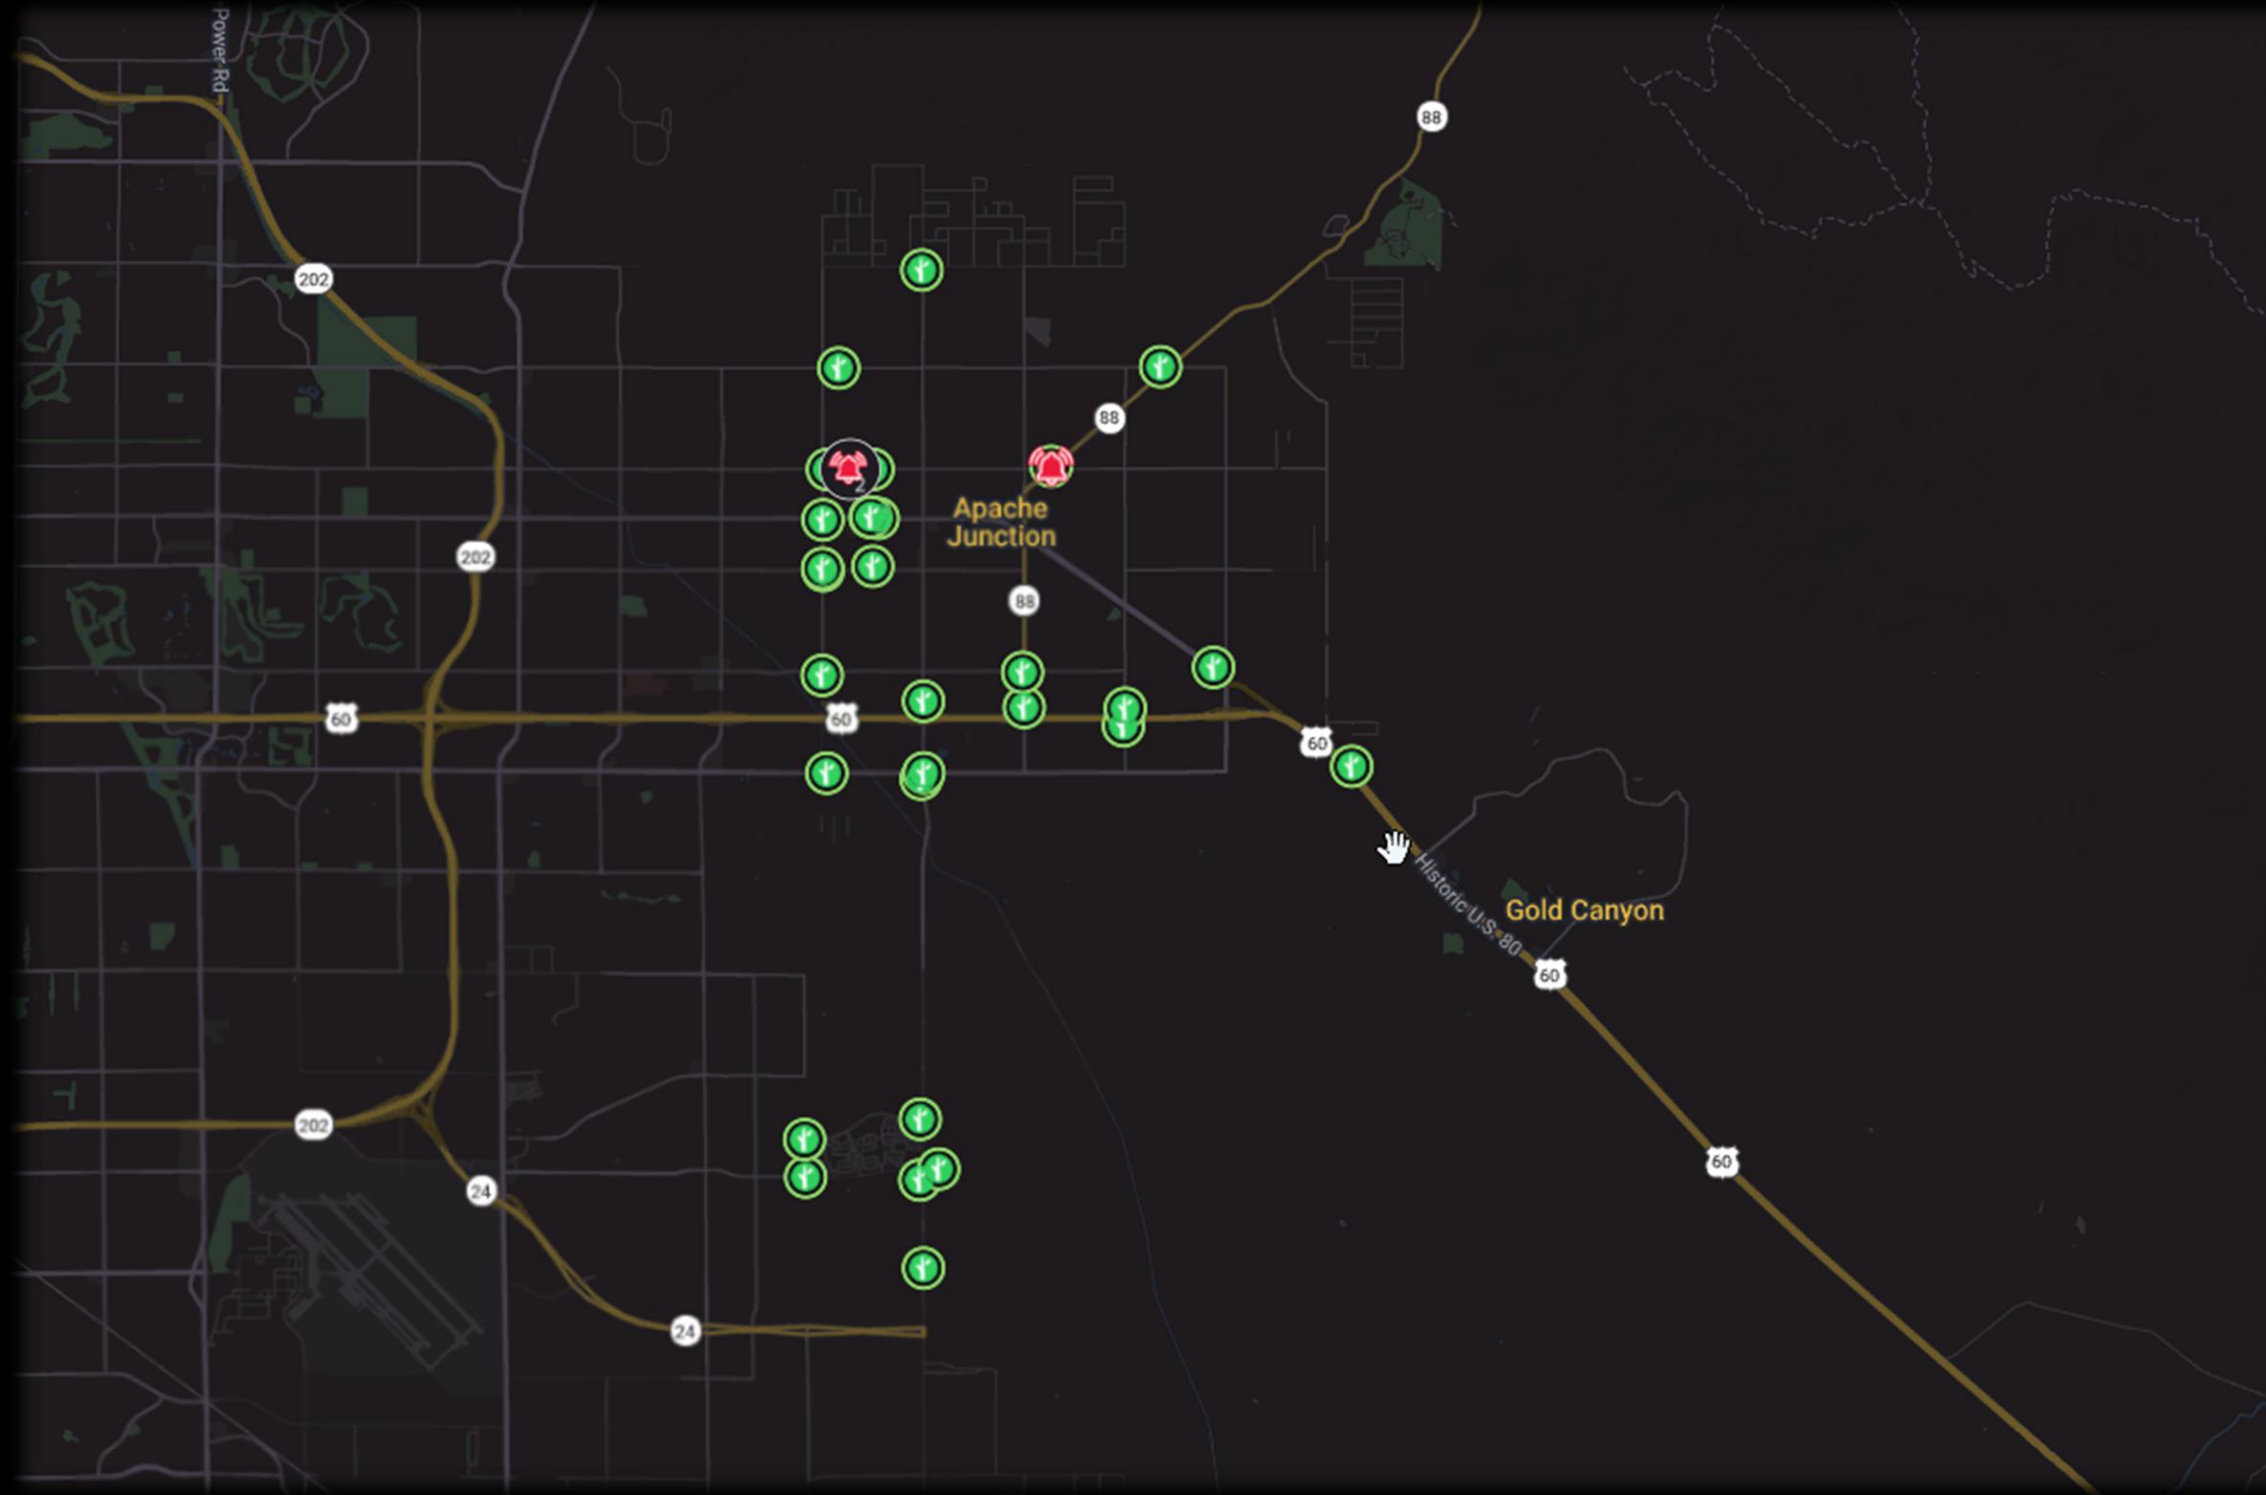

Quicker Response Times

Drone as a First Responder (DFR) is a public safety program in which unmanned aerial systems (drones) are dispatched immediately to emergency calls, often arriving on scene before ground units, to provide real-time aerial intelligence that improves situational awareness, decision-making, response effectiveness, and enhances public safety.

Enhanced Public & Officer Safety

Real Time Intelligence = Improved decision making

LICENSE PLATE READERS (LDR)

LICENSE PLATE READERS (LDR)

39 CAMERAS TODAY

flock safety

DEDRONE BY AXON

Integrated airspace security and counter-drone solutions. Dedrone's sensor-fusion platform is used to detect, track, identify, and mitigate unauthorized aircraft in real-time along with identifying man-aircraft in the area.

COMMAND VAN

TASER 10, VIRTRA, & VIRTUAL REALITY (VR)

- Taser 10 roll out March 2026
- Axon Body Worn Camera Integration
- VR installed; trainings; briefing; community/student groups.
- Monthly on-going training. Low-cost training, stress inoculation.