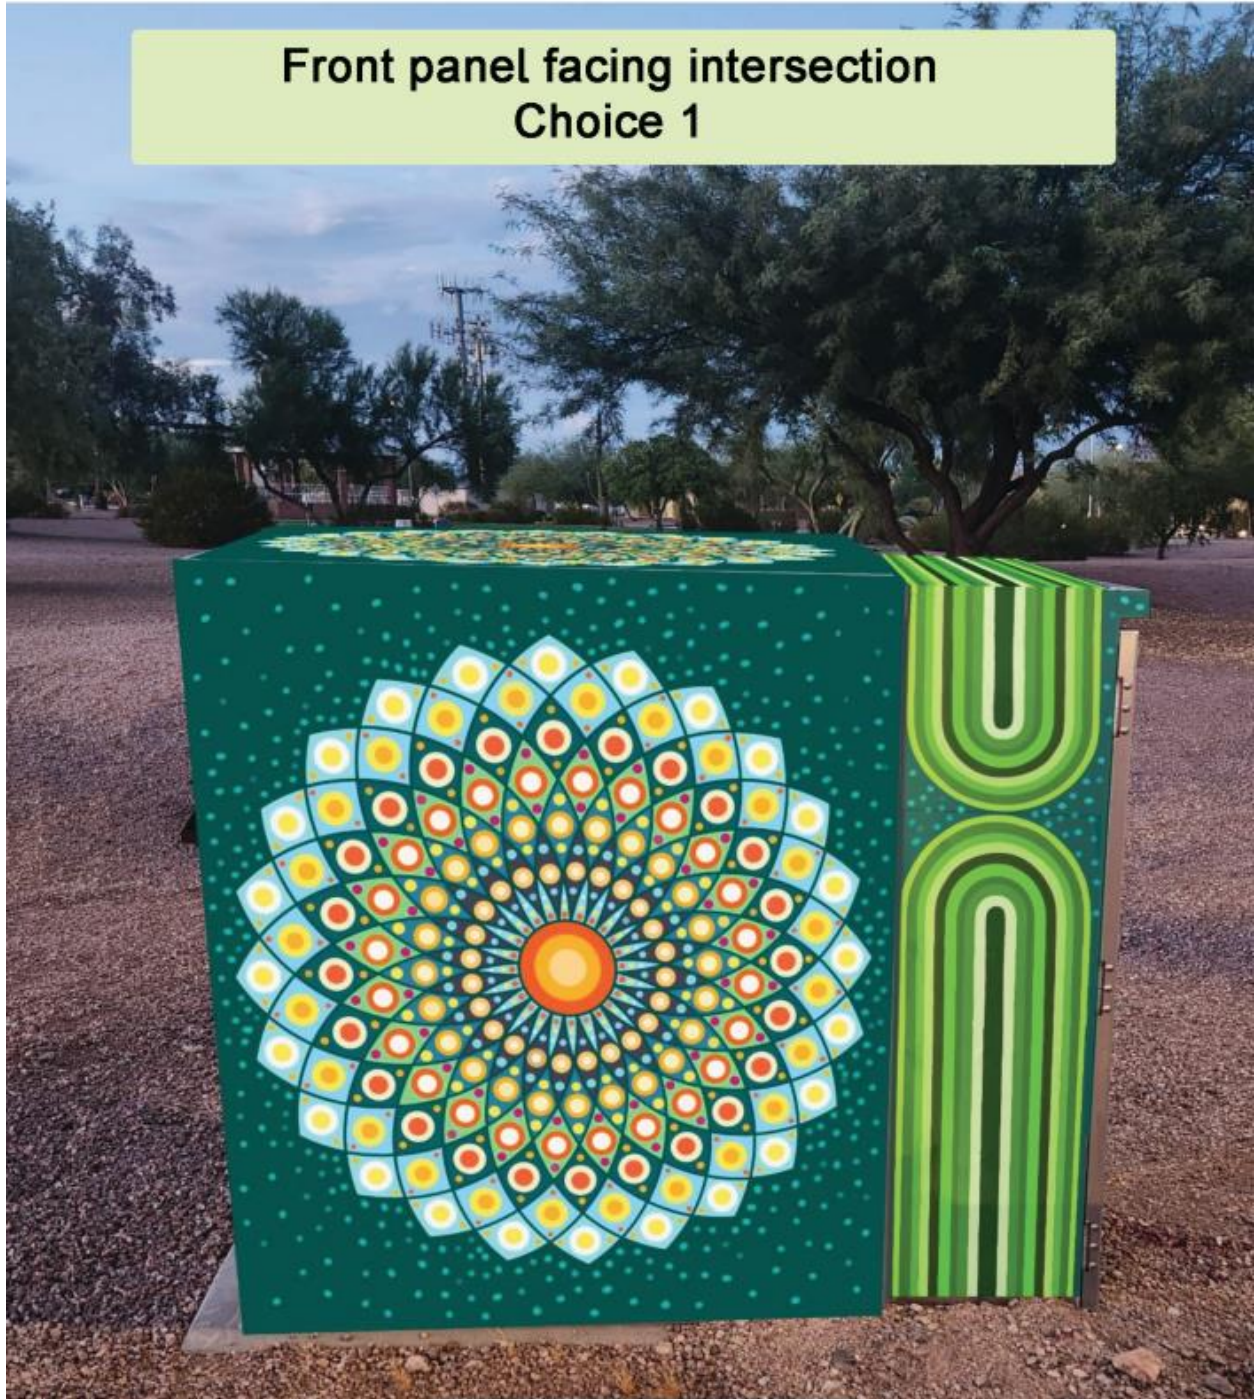

Traffic Cabinet Vinyl Wrap
Location: Superstition & Idaho
Artist: Kyllan Maney

Backside, Facing Library

Traffic Cabinet Vinyl Wrap
Location: Superstition & Idaho
Artist: Kyllan Maney

Side Panel, Facing Idaho
Choice 1

Traffic Cabinet Vinyl Wrap
Location: Superstition & Idaho
Artist: Kyllan Maney

Side Panel, Facing Idaho
Choice 2

Traffic Cabinet Vinyl Wrap
Location: Superstition & Idaho
Artist: Kyllan Maney

Front panel facing intersection
Choice 1

Traffic Cabinet Vinyl Wrap
Location: Superstition & Idaho
Artist: Kyllan Maney

Front panel facing intersection
Choice 2

Traffic Cabinet Vinyl Wrap
Location: Superstition & Idaho
Artist: Kyllan Maney

Top Panel, Choice 1

Traffic Cabinet Vinyl Wrap
Location: Superstition & Idaho
Artist: Kyllan Maney

Top Panel, Choice 2

Traffic Cabinet Vinyl Wrap
Location: Superstition & Idaho
Artist: Kyllan Maney

Side Panel Facing Superstition