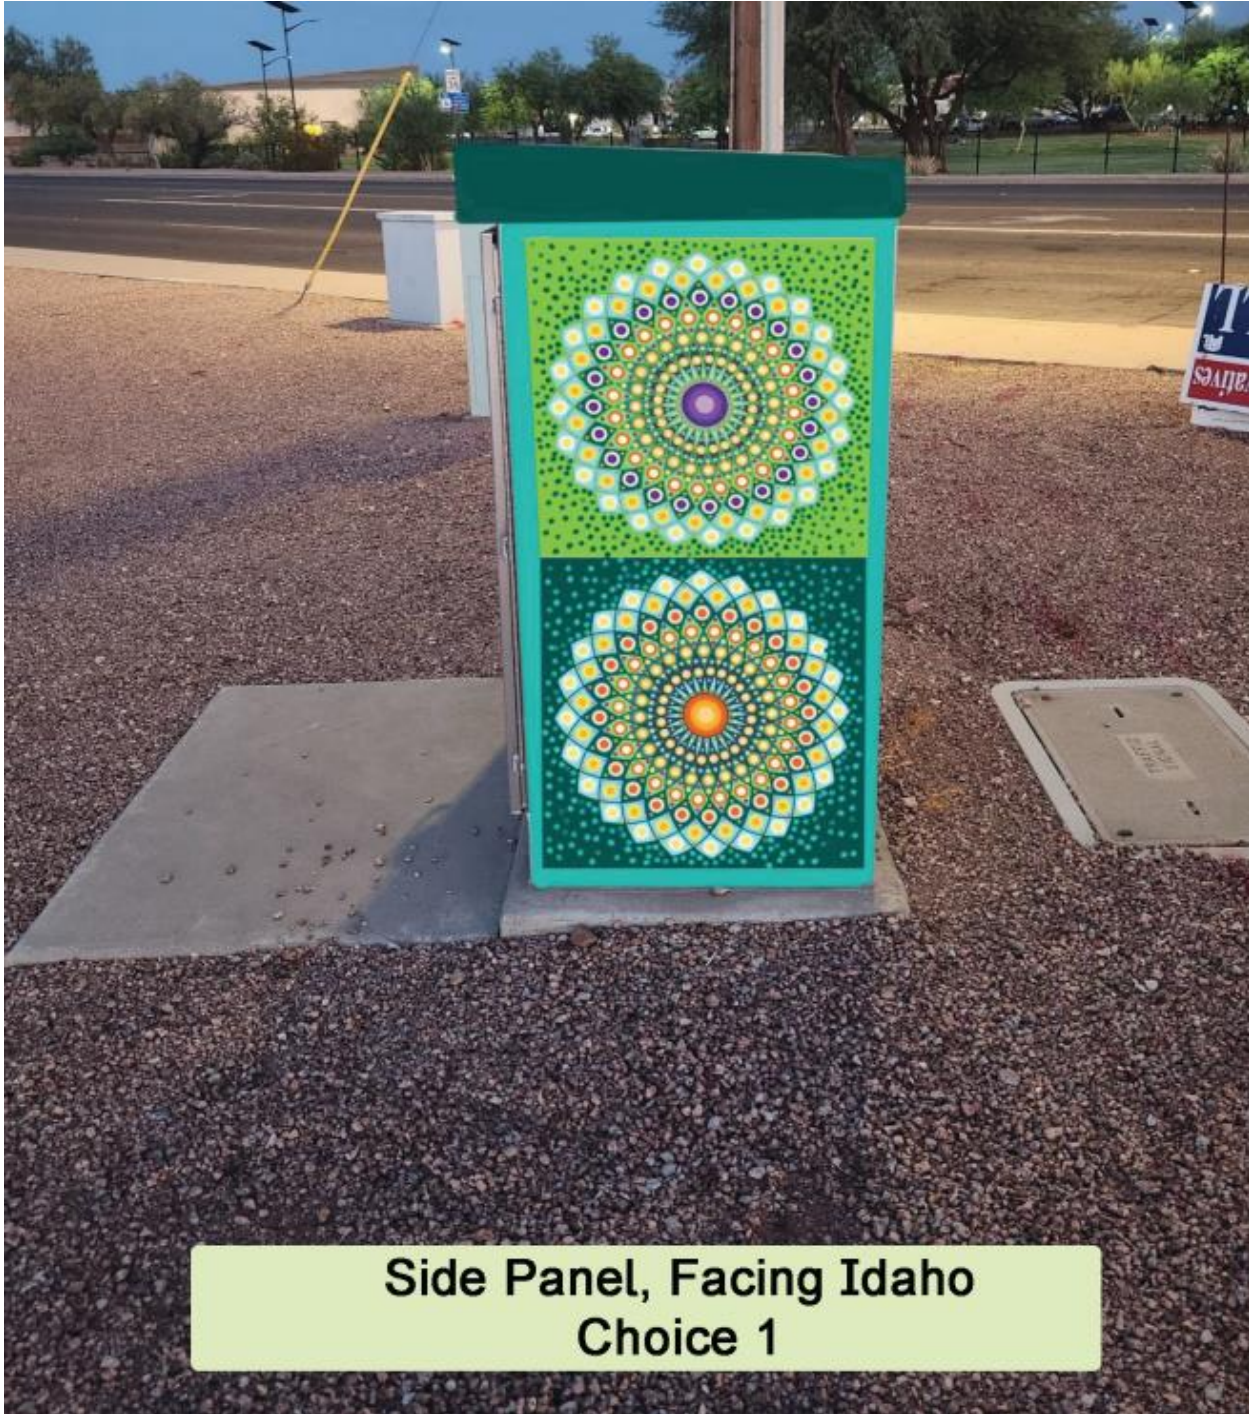

Traffic Cabinet Vinyl Wrap
Location: Superstition & Idaho
Artist: Kyllan Maney

Backside, Facing Library

Traffic Cabinet Vinyl Wrap
Location: Superstition & Idaho
Artist: Kyllan Maney

Side Panel, Facing Idaho
Choice 1

Traffic Cabinet Vinyl Wrap
Location: Superstition & Idaho
Artist: Kyllan Maney

Side Panel, Facing Idaho
Choice 2

Traffic Cabinet Vinyl Wrap
Location: Superstition & Idaho
Artist: Kyllan Maney

Front panel facing intersection
Choice 1

Traffic Cabinet Vinyl Wrap
Location: Superstition & Idaho
Artist: Kyllan Maney

Front panel facing intersection
Choice 2

Traffic Cabinet Vinyl Wrap
Location: Superstition & Idaho
Artist: Kyllan Maney

Top Panel, Choice 1

Traffic Cabinet Vinyl Wrap
Location: Superstition & Idaho
Artist: Kyllan Maney

Top Panel, Choice 2

Traffic Cabinet Vinyl Wrap
Location: Superstition & Idaho
Artist: Kyllan Maney

Side Panel Facing Superstition