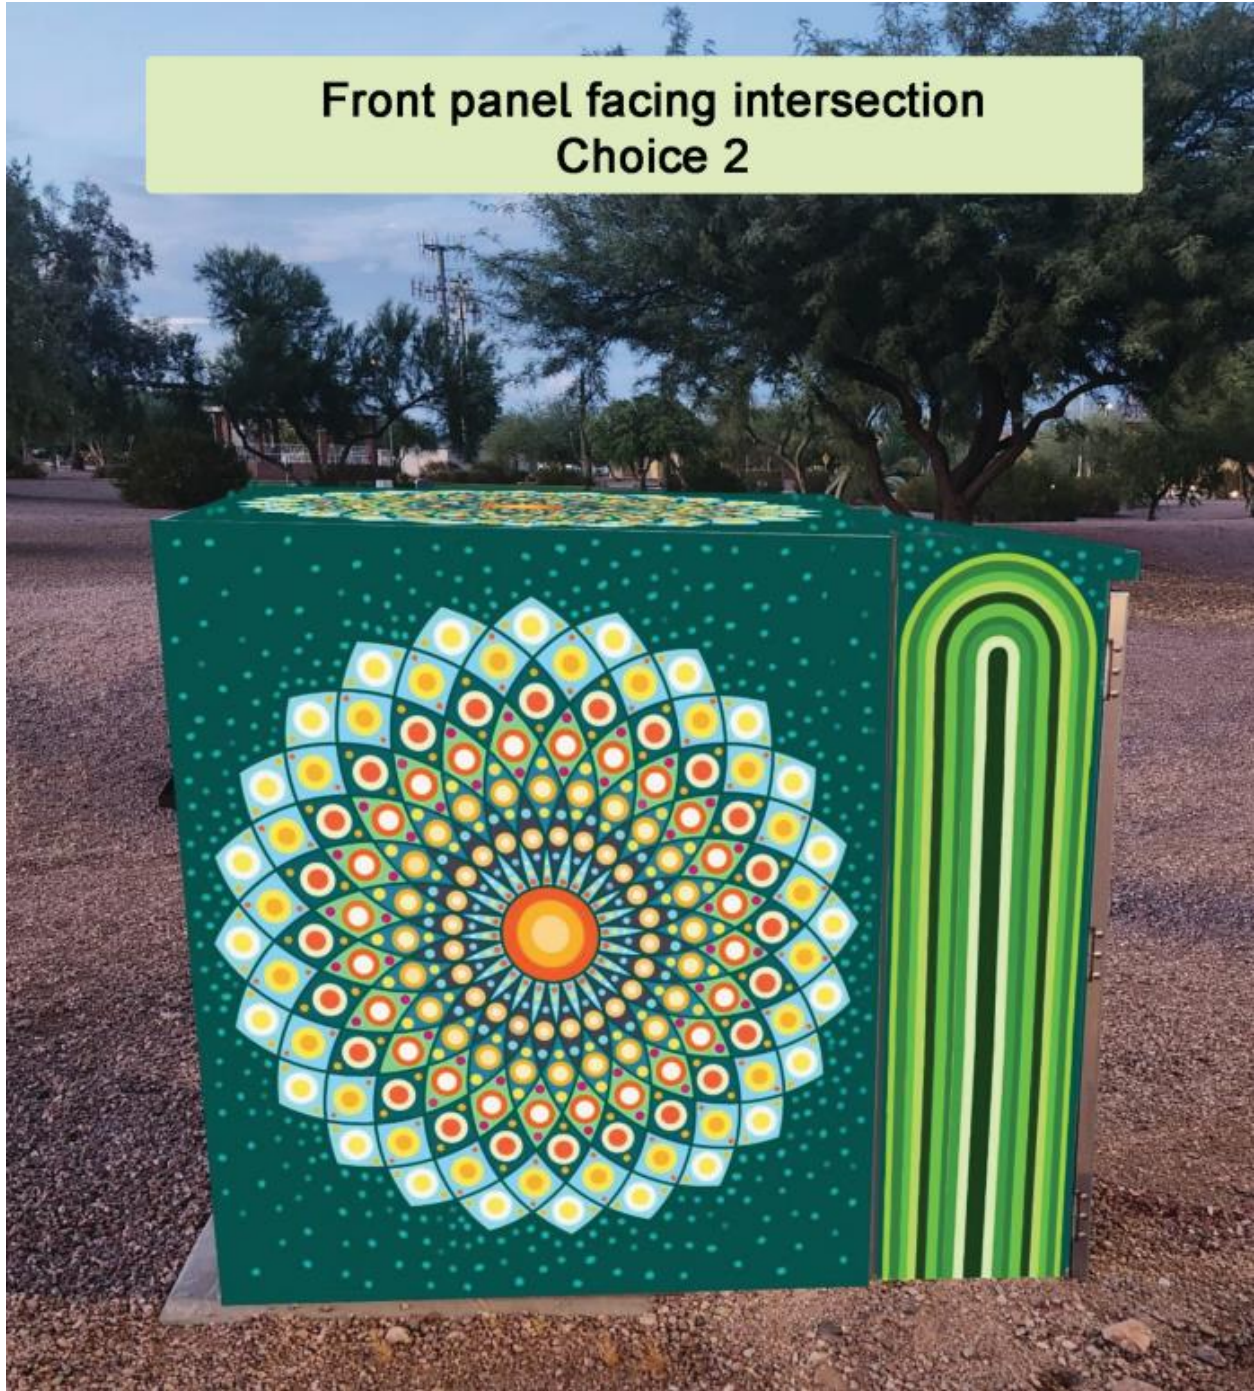

Traffic Cabinet Vinyl Wrap
Location: Superstition & Idaho
Artist: Kyllan Maney

Backside, Facing Library

Traffic Cabinet Vinyl Wrap
Location: Superstition & Idaho
Artist: Kyllan Maney

Side Panel, Facing Idaho
Choice 1

Traffic Cabinet Vinyl Wrap
Location: Superstition & Idaho
Artist: Kyllan Maney

Side Panel, Facing Idaho
Choice 2

Traffic Cabinet Vinyl Wrap
Location: Superstition & Idaho
Artist: Kyllan Maney

Front panel facing intersection
Choice 1

Traffic Cabinet Vinyl Wrap
Location: Superstition & Idaho
Artist: Kyllan Maney

Front panel facing intersection
Choice 2

Traffic Cabinet Vinyl Wrap
Location: Superstition & Idaho
Artist: Kyllan Maney

Top Panel, Choice 1

Traffic Cabinet Vinyl Wrap
Location: Superstition & Idaho
Artist: Kyllan Maney

Top Panel, Choice 2

Traffic Cabinet Vinyl Wrap
Location: Superstition & Idaho
Artist: Kyllan Maney

Side Panel Facing Superstition