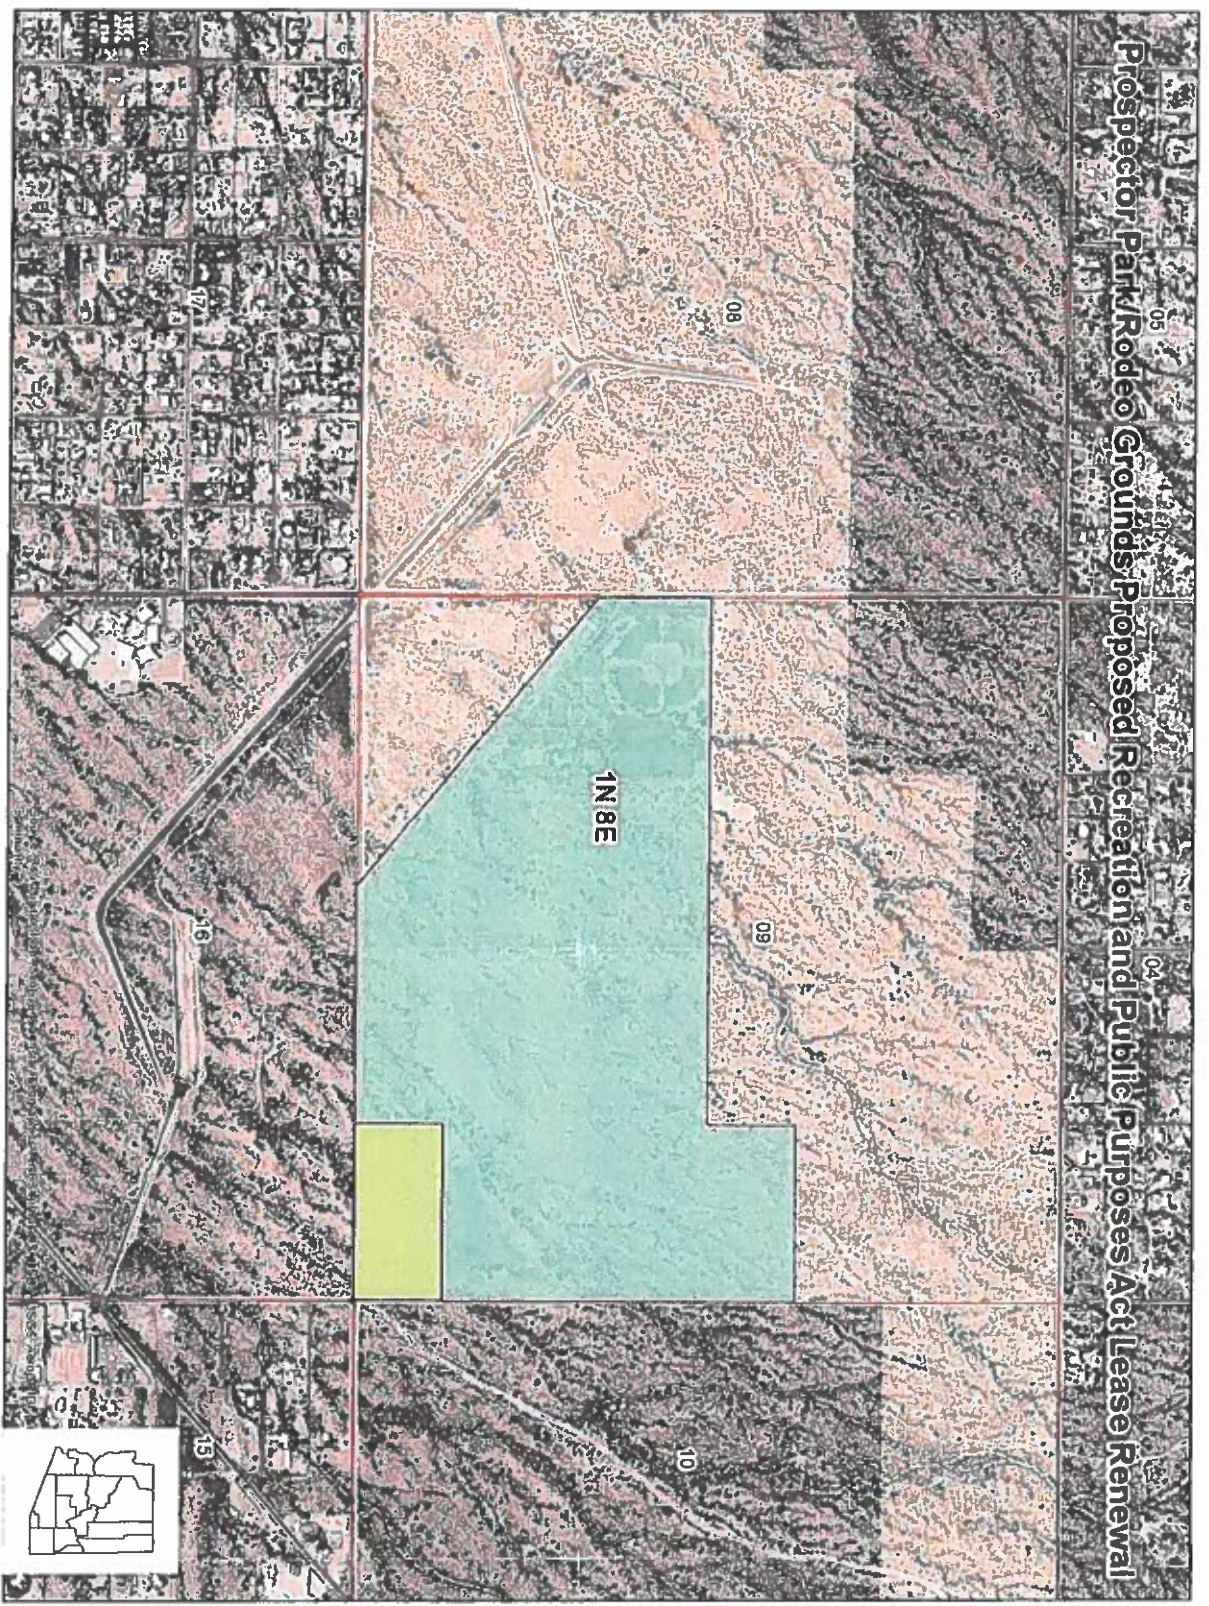

Prospector Park/Rodeo Grounds Proposed Recreation and Public Purposes Act Lease Renewal

Project Map
AZA-17822
AZA-17245

- Rodeo Grounds Lease
- Prospector Park Lease
- Bureau of Land Management

Map Prepared by
Author: mandell
Date: 2/19/2019

SCALE 1:10,462

Coordinate System: NAD 1983 UTM Zone 12N
Projection: Transverse Mercator
Datum: North American 1983

UNITED STATES DEPARTMENT OF THE INTERIOR
BUREAU OF LAND MANAGEMENT
PHOENIX DISTRICT OFFICE

No warranty is made by the Bureau of Land Management as to the accuracy, reliability, or completeness of these data for individual use or aggregate use with other data.

Source: BLM GIS, ADOT, USGS, BOC